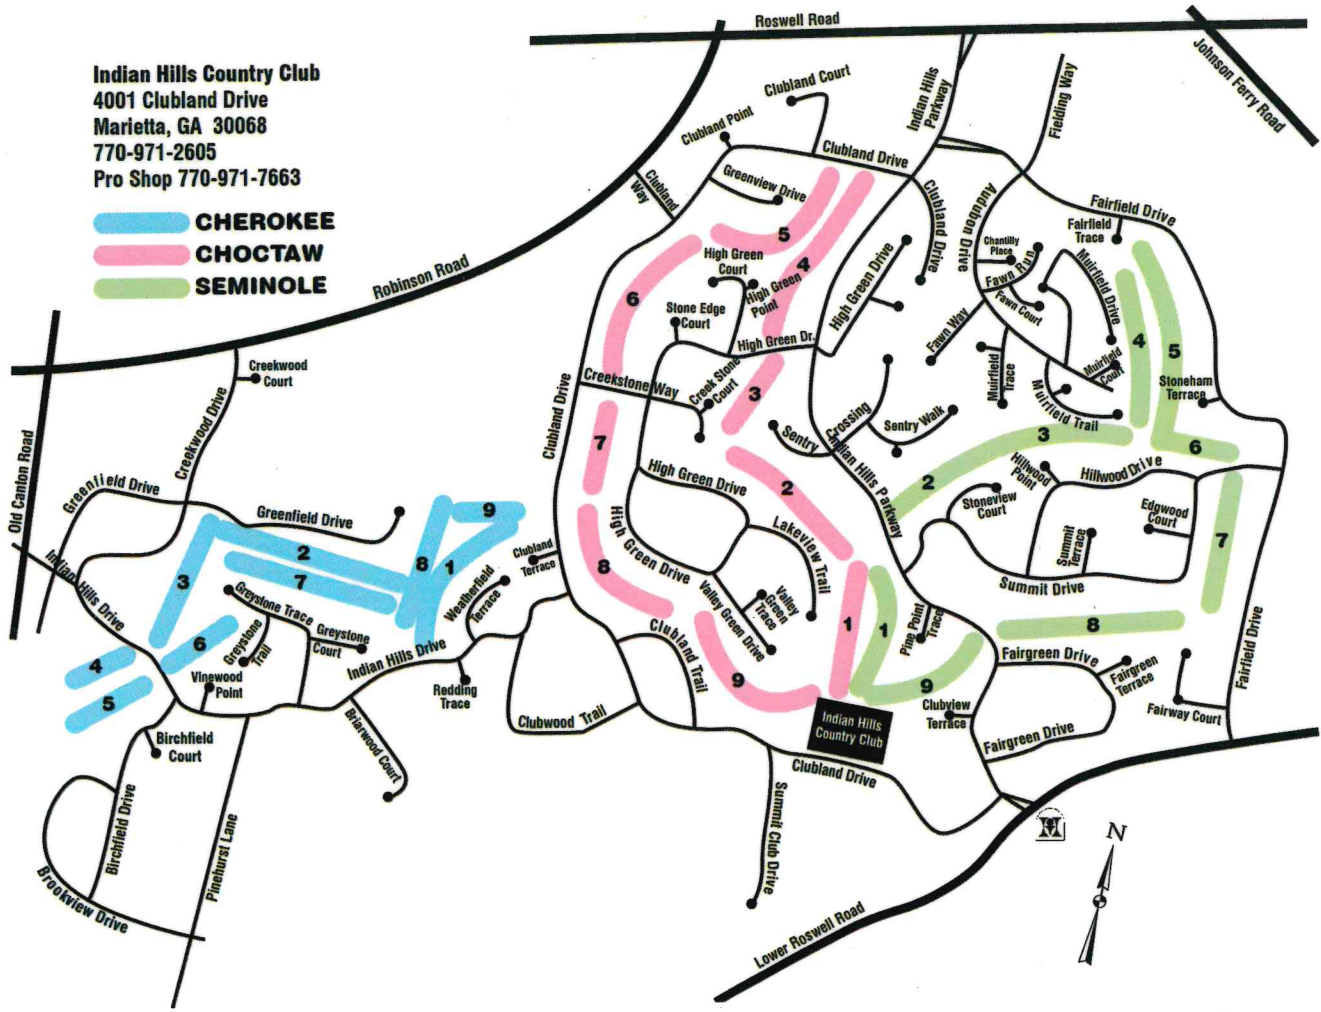

**Indian Hills Country Club**  
 4001 Clubland Drive  
 Marietta, GA 30068  
 770-971-2605  
 Pro Shop 770-971-7663

**CHEROKEE**  
**CHOCTAW**  
**SEMINOLE**

**Entrances for Emergency Vehicles on Golf Course**

HOLE	ENTRANCE	ADDRESS
<b>SEMINOLE</b>		
Seminole 1	Next to address	703 Indian Hills Parkway
Seminole 2	Across street	703 Indian Hills Parkway
Seminole 3	Entrance by 6 green across street	880 Hillwood Drive
Seminole 4	Entrance by 6 green across street	880 Hillwood Drive
Seminole 5	Entrance by 6 green across street	880 Hillwood Drive
Seminole 6	Across street	880 Hillwood Drive
Seminole 7	Next to address	880 Hillwood Drive
Seminole 8	Next to address	620 Indian Hills Parkway
Seminole 9	Next to address	633 Indian Hills Parkway
<b>CHOCTAW</b>		
Choctaw 1	Next to address	703 Indian Hills Parkway
Choctaw 2	Next to address	703 Indian Hills Parkway
Choctaw 3	Next to address	3790 High Green Drive
Choctaw 4 TEE	Across street	3790 High Green Drive
Choctaw 4 GREEN	Across street	3404 Clubland Drive
Choctaw 5	Across street	3404 Clubland Drive
Choctaw 6	Next to address	3639 Creekstone Way
Choctaw 7	Across street	3639 Creekstone Way
Choctaw 8	Next to address	3587 Clubland Drive
Choctaw 9	Main entrance of club	4001 Clubland Drive
<b>CHEROKEE</b>		
Cherokee 1	Next to address-Cherokee parking lot	3586 Clubland Drive
Cherokee 2	Across street	3413 Greenfield Drive
Cherokee 3	Across street	3275 Indian Hills Drive
Cherokee 4	Next to address	3275 Indian Hills Drive
Cherokee 5	Next to address	3310 Indian Hills Drive
Cherokee 6	Across street	544 Greystone Trace
Cherokee 7	Across street	3413 Greenfield Drive
Cherokee 8	Next to address-Cherokee parking lot	3586 Clubland Drive
Cherokee 9	Next to address-Cherokee parking lot	3586 Clubland Drive